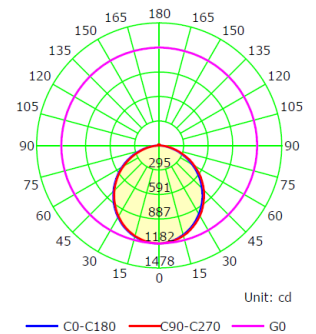

OPLA

GBP 3136BB AB40

Cutout: 280 x 1180

Product Features and Key Data

Applications :	Sales Room - Residential Areas - Hospital - Commercial Building
Luminaire Type :	LED Backlight
Mounting Method :	Recessed
Luminaire Optic :	Opal diffuser. Highly specular reflector
Connected Load :	36W
Colour Temperature :	4000K
Rated Luminous Flux :	3600 lm
Luminous Efficiency :	100 lm/W
Power Factor :	> 0,958
CRI Value :	> 80
UGR :	< 20 (EN124664-1)
Photo Biological Class :	Group 0 - No risk
Luminaire Colour :	Ral 9016 Traffic white
Luminaire Body :	Luminaire body DKP steel. Electrostatic powder coating
Electrical version :	With electronic transformer, switchable.
Connection method :	Terminal
Mains frequency :	50/60 Hz
Mains voltage :	220 - 240 V
Led Service (25°) :	L80 = 50.000 h
Driver (220 - 240V) :	Tridonic, Osram or Gecem
Ceiling Type :	AB - Gypsum Ceiling TB - Modular Ceiling KB - Clip-in Ceiling
Ingress Protection (IP) rating :	IP40
Protection class :	I
Impact resistance (IK) :	IK02
Hot wire resistance :	650 °C
Ambient temperature :	- 20 - 35 °C
Options :	1 - 3 Hours Emergency Kit, Dali Dimmible, Pendant Kit
Accessories :	