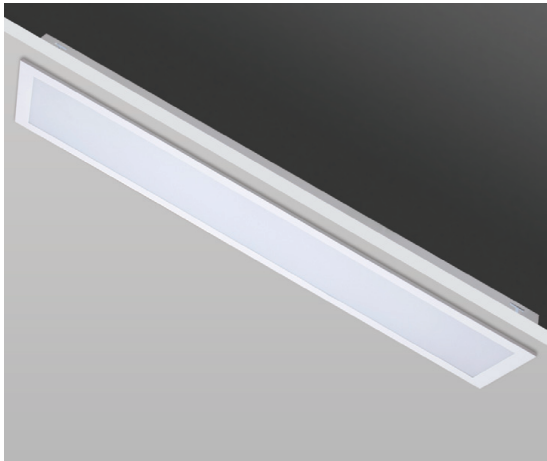

OPLA

GBP 3136BB AB40

Cutout: 280 x 1180

Product Features and Key Data

Applications :	Sales Room - Residential Areas - Hospital - Commercial Building
Luminaire Type :	LED Backlight
Mounting Method :	Recessed
Luminaire Optic :	Opal diffuser. Highly specular reflector
Connected Load :	36W
Colour Temperature :	4000K
Rated Luminous Flux :	3600 lm
Luminous Efficiency :	100 lm/W
Power Factor :	> 0,958
CRI Value :	> 80
UGR :	< 20 (EN124664-1)
Photo Biological Class :	Group 0 - No risk
Luminaire Colour :	Ral 9016 Traffic white
Luminaire Body :	Luminaire body DKP steel. Electrostatic powder coating
Electrical version :	With electronic transformer, switchable.
Connection method :	Terminal
Mains frequency :	50/60 Hz
Mains voltage :	220 - 240 V
Led Service (25°) :	L80 = 50.000 h
Driver (220 - 240V) :	Tridonic, Osram or Gecem
Ceiling Type :	AB - Gypsum Ceiling TB - Modular Ceiling KB - Clip-in Ceiling
Ingress Protection (IP) rating :	IP40
Protection class :	I
Impact resistance (IK) :	IK02
Hot wire resistance :	650 °C
Ambient temperature :	- 20 - 35 °C
Options :	1 - 3 Hours Emergency Kit, Dali Dimmible, Pendant Kit
Accessories :	