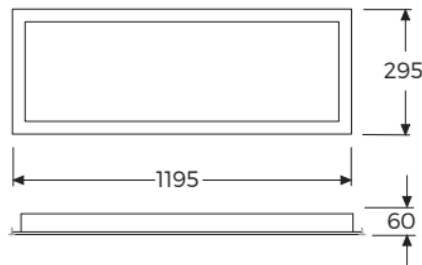

OPLA

GBP 3136BB AB40

Cutout: 280 x 1180

Product Features and Key Data

Applications :	Sales Room - Residential Areas - Hospital - Commercial Building
Luminaire Type :	LED Backlight
Mounting Method :	Recessed
Luminaire Optic :	Opal diffuser. Highly specular reflector
Connected Load :	36W
Colour Temperature :	4000K
Rated Luminous Flux :	3600 lm
Luminous Efficiency :	100 lm/W
Power Factor :	> 0,958
CRI Value :	> 80
UGR :	< 20 (EN124664-1)
Photo Biological Class :	Group 0 - No risk
Luminaire Colour :	Ral 9016 Traffic white
Luminaire Body :	Luminaire body DKP steel. Electrostatic powder coating
Electrical version :	With electronic transformer, switchable.
Connection method :	Terminal
Mains frequency :	50/60 Hz
Mains voltage :	220 - 240 V
Led Service (25°) :	L80 = 50.000 h
Driver (220 - 240V) :	Tridonic, Osram or Gecem
Ceiling Type :	AB - Gypsum Ceiling TB - Modular Ceiling KB - Clip-in Ceiling
Ingress Protection (IP) rating :	IP40
Protection class :	I
Impact resistance (IK) :	IK02
Hot wire resistance :	650 °C
Ambient temperature :	- 20 - 35 °C
Options :	1 - 3 Hours Emergency Kit, Dali Dimmible, Pendant Kit
Accessories :	